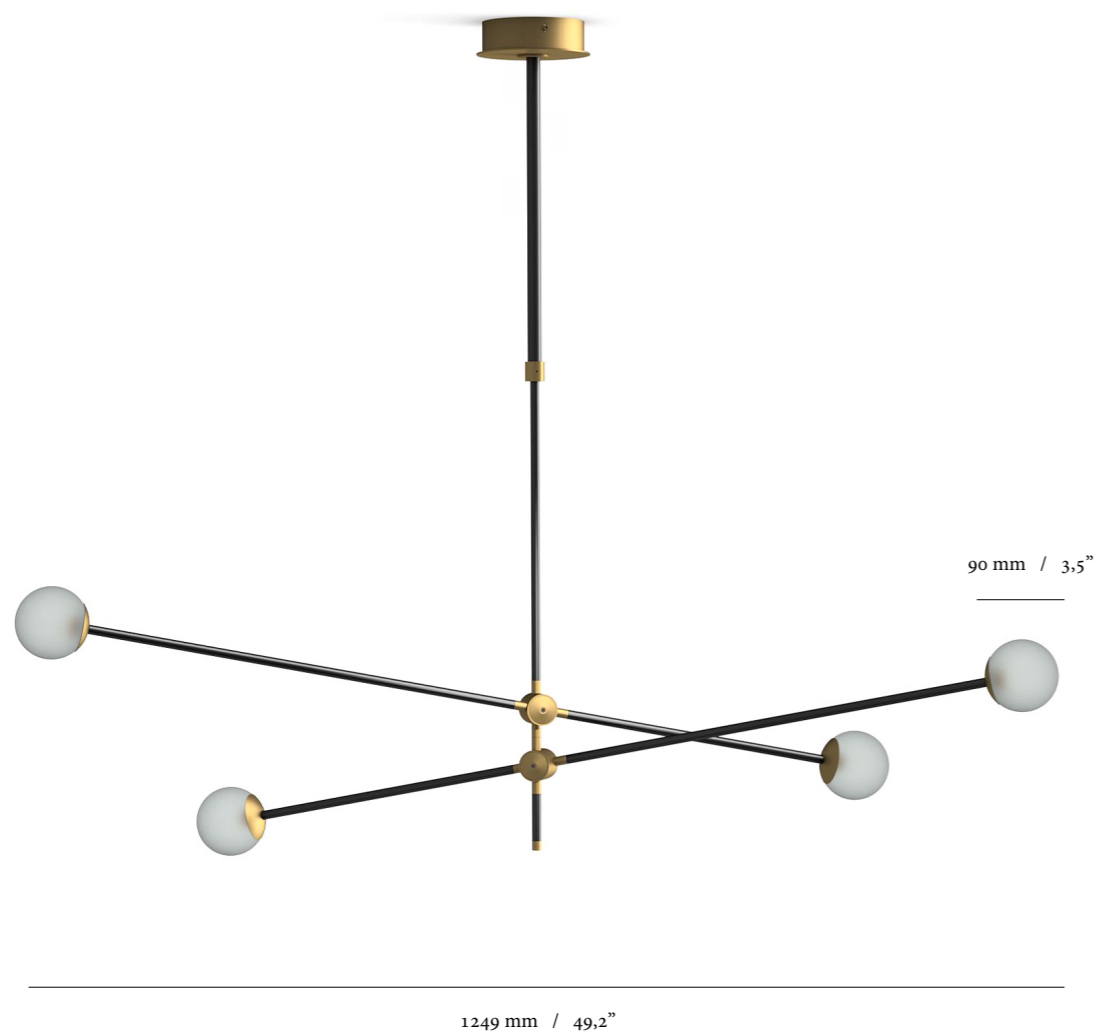

# BULLARUM SI-4

# BULLARUM SI-4

584 mm - 822 mm / 23" - 32,4"  
704 mm - 1072 mm / 27,7" - 42,2"  
1024 mm - 1672 mm / 40,3" - 65,8"

The sizes could change in case of changing the position of the arms!

## DIMENSION:

### BULLARUM SI-4 /300

1249 mm x 90 mm x (584 mm - 822 mm)  
49,2" x 3,5" x (23" - 32,4")