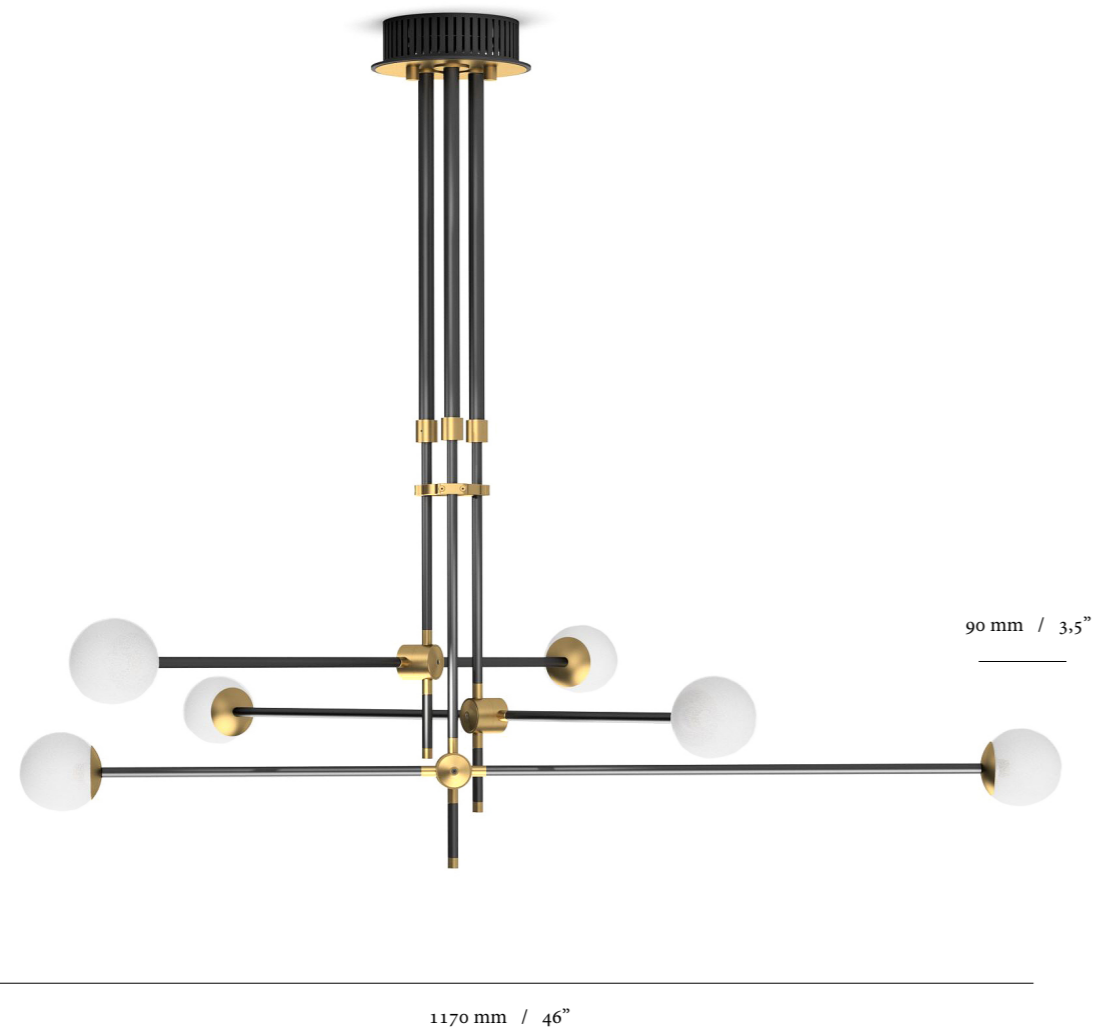

# BULLARUM SI-6

# BULLARUM SI-6

706 mm - 9.11 mm / 27.8" - 35.9"  
946 mm - 1311 mm / 37.2" - 51.6"

The sizes could change in case of changing the position of the arms!

## DIMENSION:

## CANOPY:

180 mm / 7,1" (WITH TRANSFORMERS)