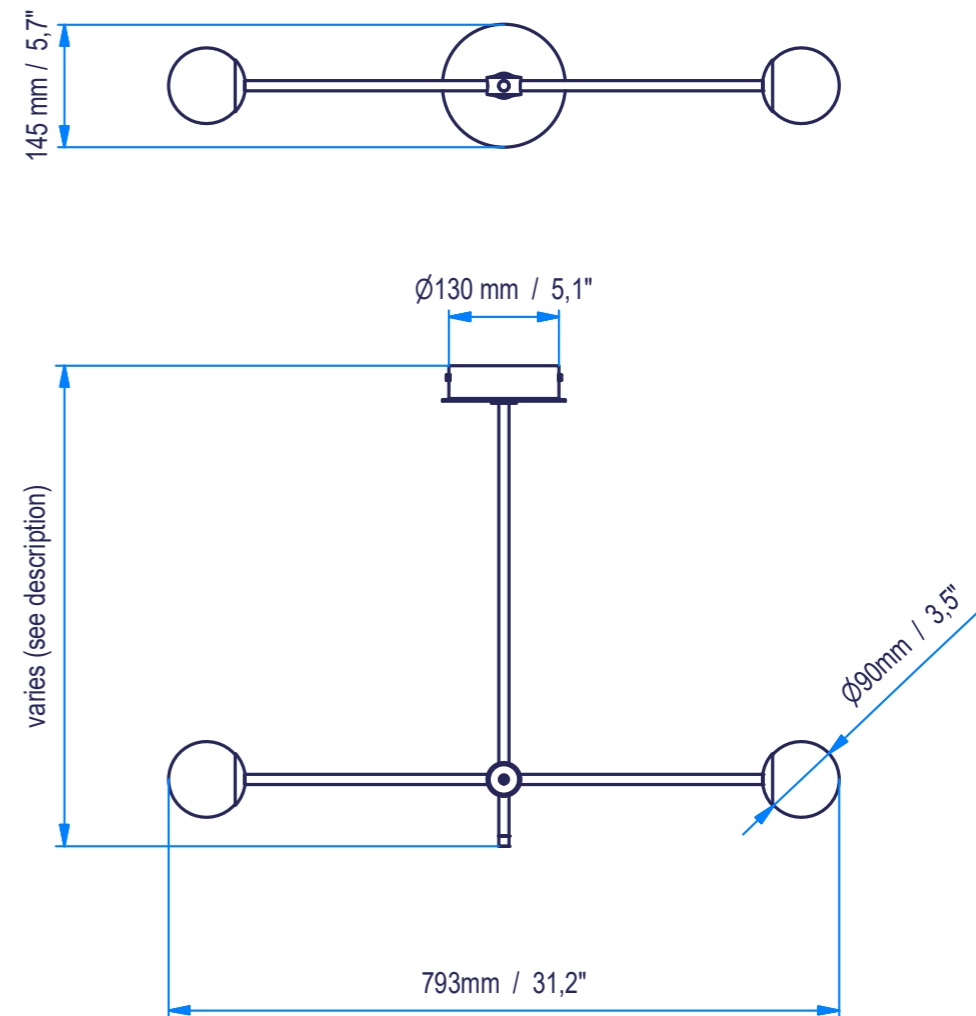

bullarum **Pure TS2. suspension**

Sphere

90 mm / 3,5"

Materials

Brass body, glass sphere

Dimension

794 mm x 128 mm / 31,2" x 5"

Height

TS2. 256.	height	256 mm / 10"
TS2. 406.	height	406 mm / 16"
TS2. 556.	height	556 mm / 22"
TS2. 706.	height	706 mm / 27,8"
TS2. 856.	height	856 mm / 33,7"
TS2. 1006.	height	1006 mm / 39,6"
TS2. 1156.	height	1156 mm / 45,5"
TS2. 1306.	height	1306 mm / 51,4"

Package

1200mm x 250mm x 160mm
47,2" x 9,8" x 6,3"

Transformer

MEAN WELL APC-8-350

Canopy

128 mm / 5" (US compatible)

Weight

Min 2 kg max 2,5 kg
Min 4,4 lb max 5,5 lb

Light bulb (included)

2 x Philips CorePro LEDcapsule LV
2W G4 AC 12V 2700K 360°

Lead time

Between 2 - 5 weeks

bullarum
Pure
TS2.

INTUERI
LIGHT®